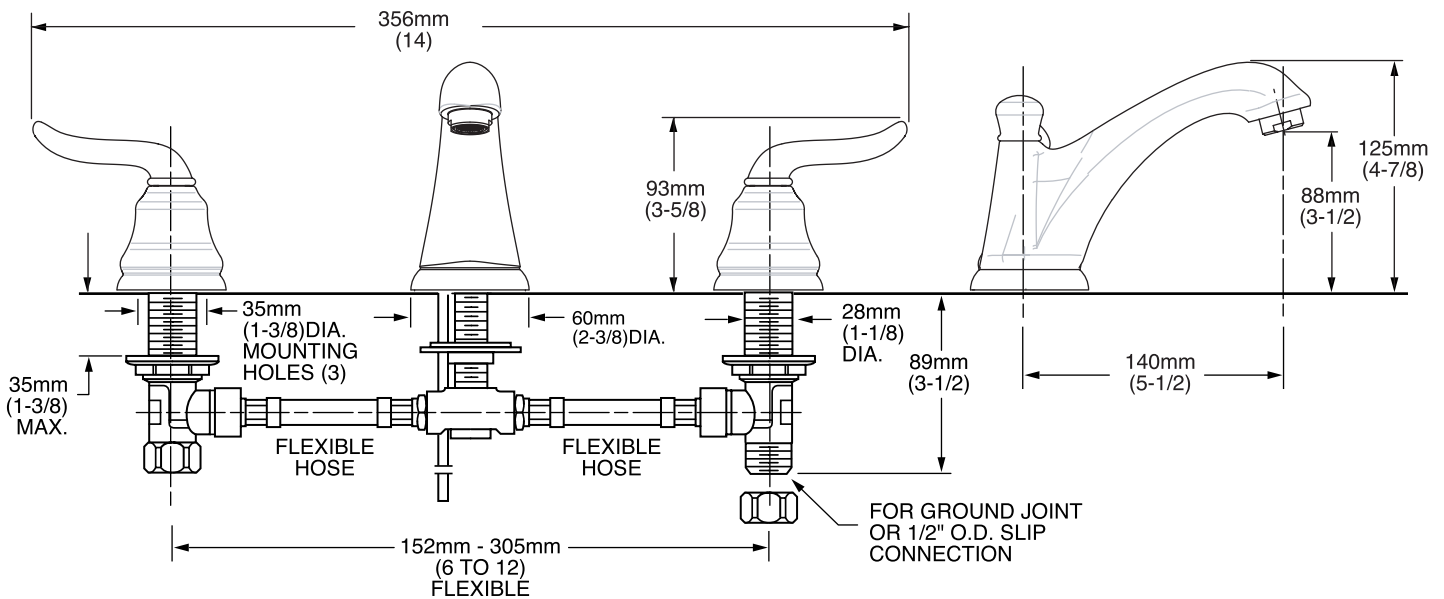

### MODEL NUMBER:

- 4508.801 Widespread Lavatory  
Pop-up drain. Metal Lever handles.

### GENERAL DESCRIPTION:

Cast brass valve bodies with flexible hose connections for 6" to 12" (152mm to 305mm) installations. 1/4 turn washerless ceramic disc valve cartridges. Cast brass spout. One-half inch male inlet shanks. All brass drain body with 1-1/4" (32mm) tailpiece. 2.2 gpm/8.3L/min. maximum flow rate.

### SUGGESTED SPECIFICATION:

Two handle widespread lavatory faucet shall feature cast brass valve bodies with flexible hose connections for 6" to 12" installations. Shall also feature 1/4 turn washerless ceramic disc valve cartridges. Fitting shall be American Standard Model #4508.801.\_\_\_\_\_.