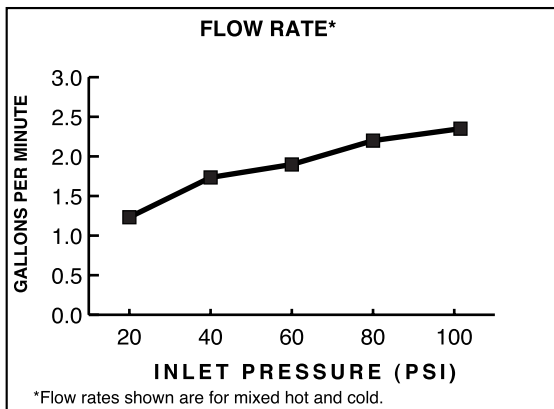

Product Number	Description	Finish Options	
		Polished Chrome	Satin (PVD)
		002	295
4508.801	Lavatory faucet with pop-up drain. Metal Lever handles.		

Meets the American Disabilities Act Guidelines and **ANSI A117.1** Requirements for the physically challenged.