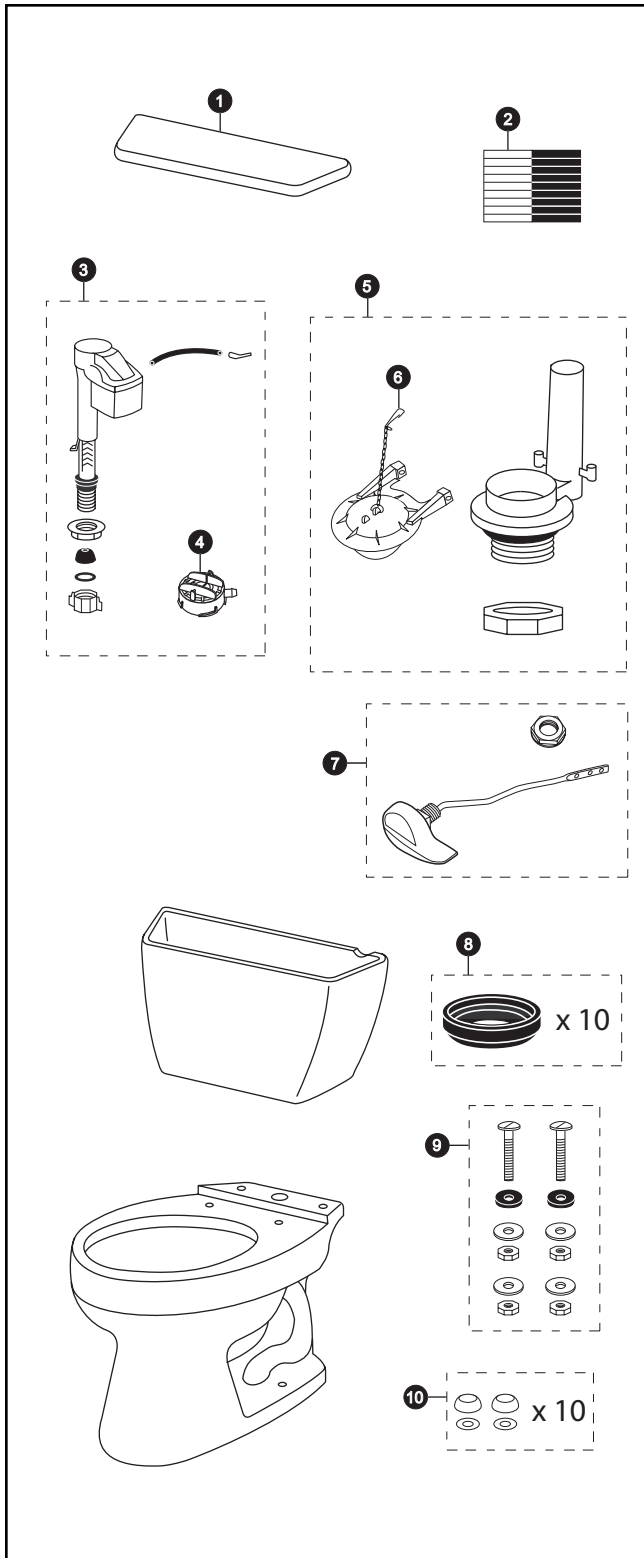

CST743S

CST743S
ST743S
C743S

Drake™ 1.6 Gpf Toilet, Round, G-Max™, 12" Rough-In

Item	Part	Description
1	TCU706CR#01	Tank Lid w/ Velcro Tape
	TCU706CR#03	Tank Lid w/ Velcro Tape
	TCU706CR#04	Tank Lid w/ Velcro Tape
	TCU706CR#11	Tank Lid w/ Velcro Tape
	TCU706CR#12	Tank Lid w/ Velcro Tape
	TCU706CR#51	Tank Lid w/ Velcro Tape
2	THU107	Velcro Tape
3	TSU08A.6	Fill Valve
4	THU123	Diaphragm Cap
5	THU129Z	Flush Valve
6	THU138S	Flapper w/ Chain
7	THU068#01	Trip Lever
	THU068#03	Trip Lever
	THU068#04	Trip Lever
	THU068#11	Trip Lever
	THU068#12	Trip Lever
	THU068#51	Trip Lever
	THU068#CP	Trip Lever
	THU068#PB	Trip Lever
8	THU131	Tank to Bowl Gaskets (for 10 toilets)
9	TSU01D	Tank Mounting Kit
10	THU098#01	Bolt Cap Sets (for 10 toilets) for #01 & #11
	THU098#03	Bolt Cap Sets (for 10 toilets) for #03 & #12
	THU098#04	Bolt Cap Sets (for 10 toilets)
	THU098#51	Bolt Cap Sets (for 10 toilets)

Product Number Explanations

Two-Piece Toilet

(CST) Gravity Type Toilet
(743) Model
(S) G-Max™

Tank

(ST) Tank
(743) Model
(S) G-Max™

Bowl

(C) Bowl
(743) Model
(S) G-Max™

Colors