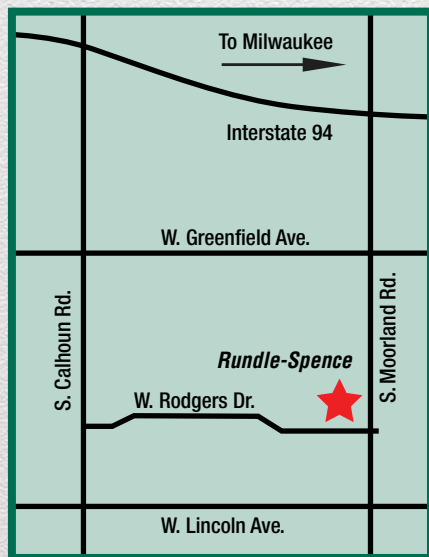

We're here to serve you and your contractor.

Need your order quick?

We offer 6 ways to get your order to your contractor or home.

1. Counter Sales – contractors can stop in and our knowledgeable service representatives can help them
2. Will Call – they can call us and your order can be ready in as little as an hour
3. Free Next Day Delivery – received by 5:00 p.m. will be delivered free the next business day
4. Limited Same Day Delivery Service – on orders received by 11:00 a.m.
5. Red Hot Delivery Service – gets your order to your job site fast, even commercial water heaters
6. Emergency 24-Hour Service

Milwaukee

2075 S. Moorland Rd. • New Berlin, WI 53151
Office: 262-782-3000 • Toll Free: 800-783-6060
Fax: 262-782-8470 • Sales Fax: 262-782-5078

Hours – Counter:

Mon. – Fri. 6:30 a.m. – 5:00 p.m.

Office & Contractor Sales:

Mon. – Fri. 7:00 a.m. – 5:00 p.m.

ShowPlace:

Mon. & Wed 8:00 a.m. – 8:00 p.m.

Tue., Thu. & Fri. 8:00 a.m. – 5:00 p.m.

Appointments appreciated